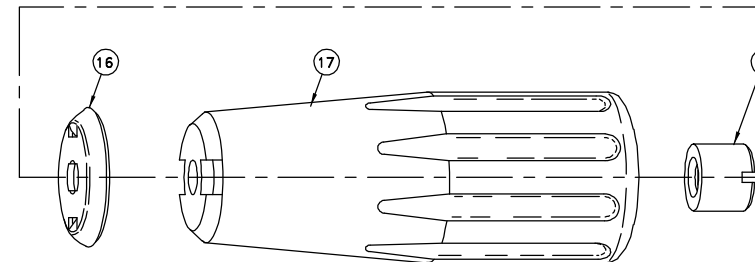

ITEM NO.	PART NO.	DESCRIPTION	
1	CP1325-AL	Cap, Aluminum	
2	D_	Orifice Disc, Hardened Stainless Steel (Specify Size)	
*	CP4743-NY	Gasket, Nylon	
4	CP10566-AL	Nozzle Housing, Aluminum	
*	5	10565-1-NY-AL	Seat Plug, Seat Plate, Washer & Core Sub-Assembly Nylon Core, Viton Plate with Aluminum Seat Plug
6	CP10571-3-NYB	Guide Vane, Nylon (Black)	
7	CP45196-NYB	Gasket, Nylon (Black) (2 Required)	
8	CP10576-416SS	Stem, Type 416 Stainless Steel	
9	CP6604-AL	Tubing, Aluminum	
10	CP6618-AL	Nut, Aluminum	
11	CP6898-GH-AL	Inlet Body, Garden Hose (Female) Thread, Aluminum (For AA143-AL-GH)	
	CP6898-3/4-AL	Inlet Body, 3/4" NPT (Female) Thread, Aluminum (For AA143-AL-3/4)	
12	CP5882-NP	Hand Grip Stud, Brass-Nickel Plated	
13	CP5883-AL	Packing Washer, Aluminum	
*	14	CP5809-LEA	Packing, Thermo-Leather (4 Required)
15	CP5811-AL	Packing Screw, Aluminum	
16	CP5884-INP	Hand Grip Collar, Steel-Nickel Plated	
17	CP5994-2-NY	Hand Grip, Nylon	
18	CP5813-AL	Hand Grip Nut, Aluminum	
19	CP5808-POL	Garden Hose Gasket, Polyethylene	
PK-AB143-AL-KIT Spare Parts Kit (Includes items marked with *)			
No. AA143-AL-GH-__ GunJet® Spray Gun, Aluminum (Specify Orifice Size in Part Number)			
No. AA143-AL-3/4-6 GunJet® Spray Gun, Aluminum			

DESCRIPTION:
AA143-AL
ALUMINUM TWIST-HANDLE
GUNJET® SPRAY GUN

Spraying Systems Co.®
Spray Nozzles and Accessories
P.O. Box 7900 - Wheaton, IL 60189-7900

Rev. No. 1

Parts List No.

Ref.

PL 143
SHEET OF