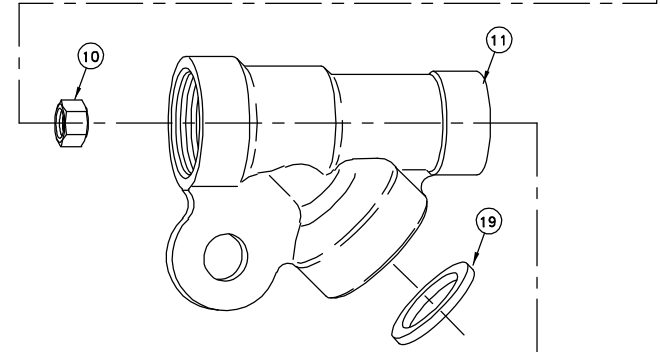

ITEM NO.	PART NO.	DESCRIPTION	
1	CP1325-AL	Cap, Aluminum	
2	D_	Orifice Disc, Hardened Stainless Steel (Specify Size)	
*	CP4743-NY	Gasket, Nylon	
4	CP10566-AL	Nozzle Housing, Aluminum	
*	5	10565-1-NY-AL	Seat Plug, Seat Plate, Washer & Core Sub-Assembly Nylon Core, Viton Plate with Aluminum Seat Plug
6	CP10571-3-NYB	Guide Vane, Nylon (Black)	
7	CP45196-NYB	Gasket, Nylon (Black) (2 Required)	
8	CP10576-416SS	Stem, Type 416 Stainless Steel	
9	CP6604-AL	Tubing, Aluminum	
10	CP6618-AL	Nut, Aluminum	
11	CP6898-GH-AL	Inlet Body, Garden Hose (Female) Thread, Aluminum (For AA143-AL-GH)	
	CP6898-3/4-AL	Inlet Body, 3/4" NPT (Female) Thread, Aluminum (For AA143-AL-3/4)	
12	CP5882-NP	Hand Grip Stud, Brass-Nickel Plated	
13	CP5883-AL	Packing Washer, Aluminum	
*	14	CP5809-LEA	Packing, Thermo-Leather (4 Required)
15	CP5811-AL	Packing Screw, Aluminum	
16	CP5884-INP	Hand Grip Collar, Steel-Nickel Plated	
17	CP5994-2-NY	Hand Grip, Nylon	
18	CP5813-AL	Hand Grip Nut, Aluminum	
19	CP5808-POL	Garden Hose Gasket, Polyethylene	
PK-AB143-AL-KIT Spare Parts Kit (Includes items marked with *)			
No. AA143-AL-GH-__ GunJet® Spray Gun, Aluminum (Specify Orifice Size in Part Number)			
No. AA143-AL-3/4-6 GunJet® Spray Gun, Aluminum			

DESCRIPTION:
AA143-AL
ALUMINUM TWIST-HANDLE
GUNJET® SPRAY GUN

Spraying Systems Co.®
Spray Nozzles and Accessories
P.O. Box 7900 - Wheaton, IL 60189-7900

Rev. No. 1

Parts List No.

Ref.

PL 143
SHEET OF