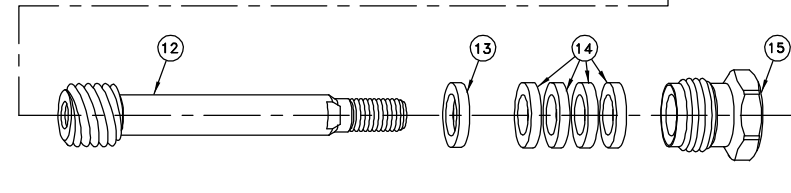

ITEM NO.	PART NO.	DESCRIPTION	
1	CP1325-AL	Cap, Aluminum	
2	D_	Orifice Disc, Hardened Stainless Steel (Specify Size)	
*	CP4743-NY	Gasket, Nylon	
4	CP10566-AL	Nozzle Housing, Aluminum	
*	5	10565-1-NY-AL	Seat Plug, Seat Plate, Washer & Core Sub-Assembly Nylon Core, Viton Plate with Aluminum Seat Plug
6	CP10571-3-NYB	Guide Vane, Nylon (Black)	
7	CP45196-NYB	Gasket, Nylon (Black) (2 Required)	
8	CP10576-416SS	Stem, Type 416 Stainless Steel	
9	CP6604-AL	Tubing, Aluminum	
10	CP6618-AL	Nut, Aluminum	
11	CP6898-GH-AL	Inlet Body, Garden Hose (Female) Thread, Aluminum (For AA143-AL-GH)	
	CP6898-3/4-AL	Inlet Body, 3/4" NPT (Female) Thread, Aluminum (For AA143-AL-3/4)	
12	CP5882-NP	Hand Grip Stud, Brass-Nickel Plated	
13	CP5883-AL	Packing Washer, Aluminum	
*	14	CP5809-LEA	Packing, Thermo-Leather (4 Required)
15	CP5811-AL	Packing Screw, Aluminum	
16	CP5884-INP	Hand Grip Collar, Steel-Nickel Plated	
17	CP5994-2-NY	Hand Grip, Nylon	
18	CP5813-AL	Hand Grip Nut, Aluminum	
19	CP5808-POL	Garden Hose Gasket, Polyethylene	
PK-AB143-AL-KIT Spare Parts Kit (Includes items marked with *)			
No. AA143-AL-GH-__ GunJet® Spray Gun, Aluminum (Specify Orifice Size in Part Number)			
No. AA143-AL-3/4-6 GunJet® Spray Gun, Aluminum			

DESCRIPTION:
AA143-AL
ALUMINUM TWIST-HANDLE
GUNJET® SPRAY GUN

Spraying Systems Co.®
Spray Nozzles and Accessories
P.O. Box 7900 - Wheaton, IL 60189-7900

Rev. No. 1

Parts List No.

Ref.

PL 143
SHEET OF